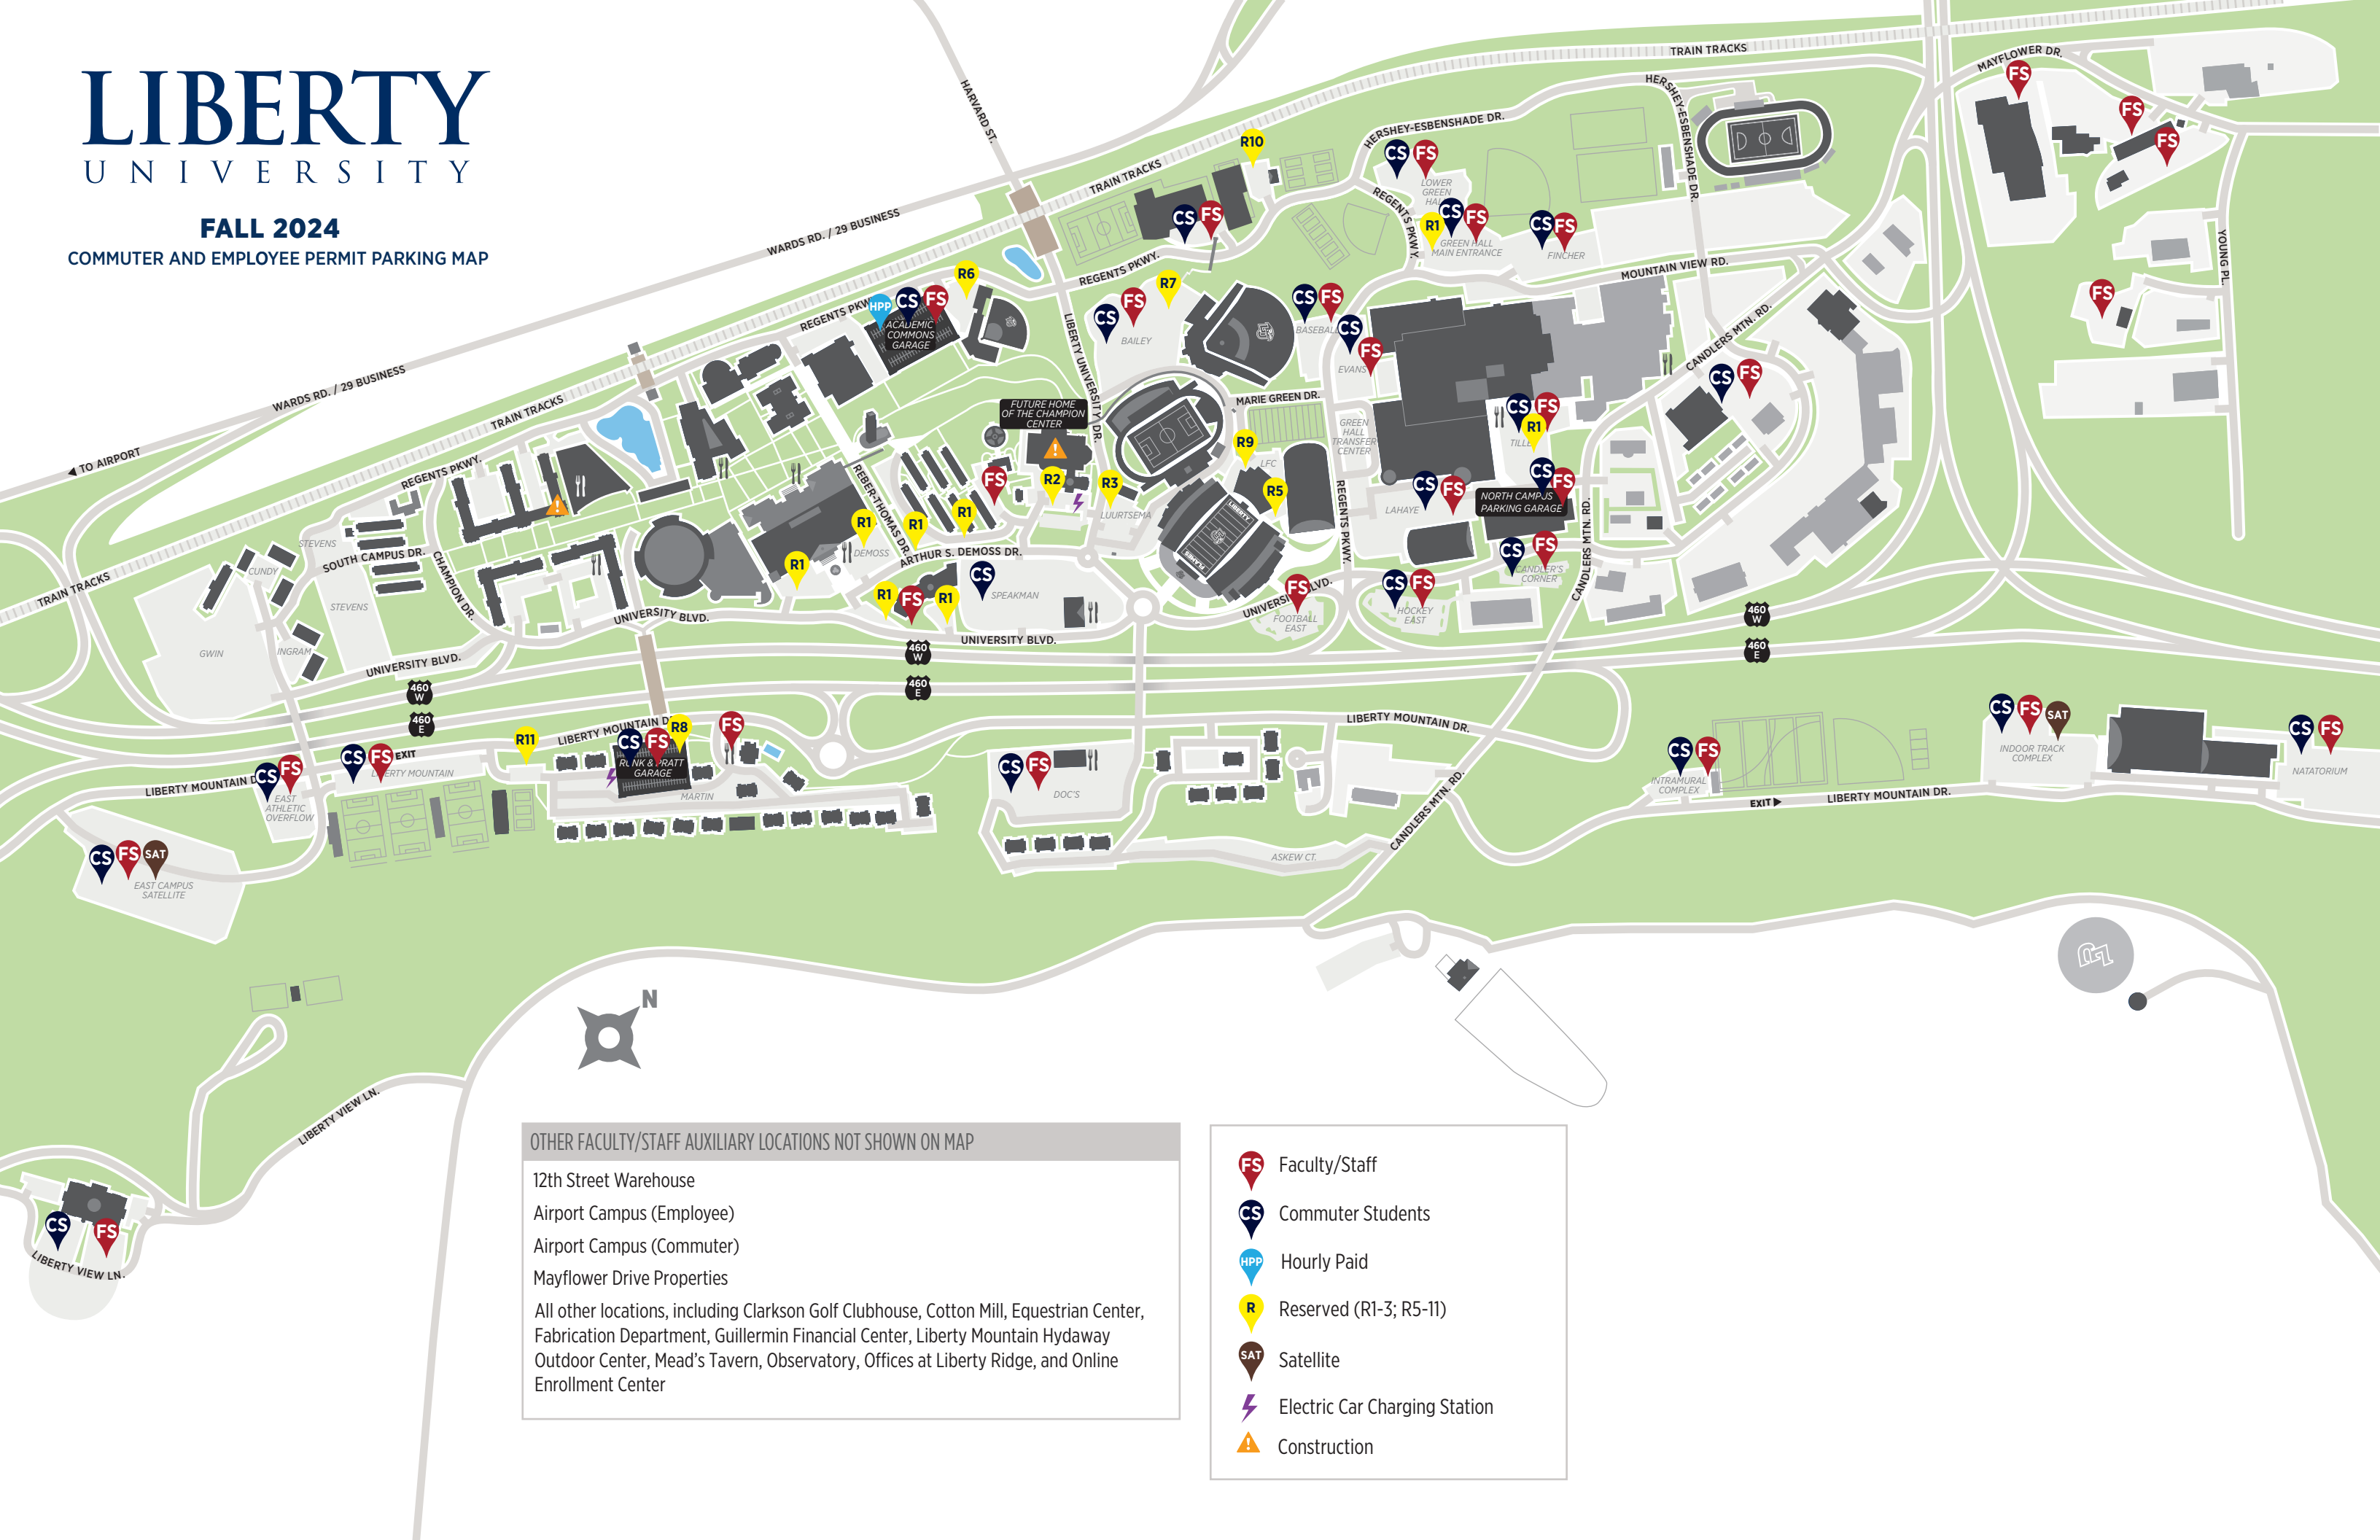

LIBERTY UNIVERSITY

FALL 2024
 COMMUTER AND EMPLOYEE PERMIT PARKING MAP

OTHER FACULTY/STAFF AUXILIARY LOCATIONS NOT SHOWN ON MAP

- 12th Street Warehouse
- Airport Campus (Employee)
- Airport Campus (Commuter)
- Mayflower Drive Properties
- All other locations, including Clarkson Golf Clubhouse, Cotton Mill, Equestrian Center, Fabrication Department, Guillermin Financial Center, Liberty Mountain Hydayway Outdoor Center, Mead's Tavern, Observatory, Offices at Liberty Ridge, and Online Enrollment Center

-  Faculty/Staff
-  Commuter Students
-  Hourly Paid
-  Reserved (R1-3; R5-11)
-  Satellite
-  Electric Car Charging Station
-  Construction