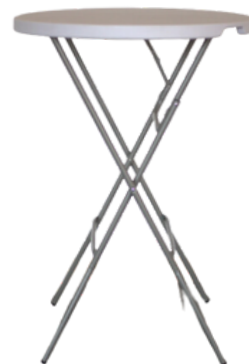

Round Table

Material: Plastic
Width: 5 ft
Height: 2.5 ft
Quantity: 320

6 Foot Table

Material: Plastic
Length: 6 ft
Width: 2.5 ft
Height: 2.5 ft
Quantity: 20

Ballroom Round Table

Material: Wood
Width: 6 ft
Height: 2.5 ft
Quantity: 62

Narrow 6 Foot Table

Material: Plastic
Length: 6 ft
Width: 1.5 ft
Height: 2.5 ft
Quantity: 30

Pub Table

Material: Plastic
Width: 2.5 ft
Height: 3.5 ft
Quantity: 110

Padded Chairs

Round Banquet Chair

Material: Metal/Padded

Height: 4ft

Quantity: 10

Rounded Clear Podium

Material: Plastic/Metal

Height: 4ft

Quantity: 1

Wood Podium

Material: Wood